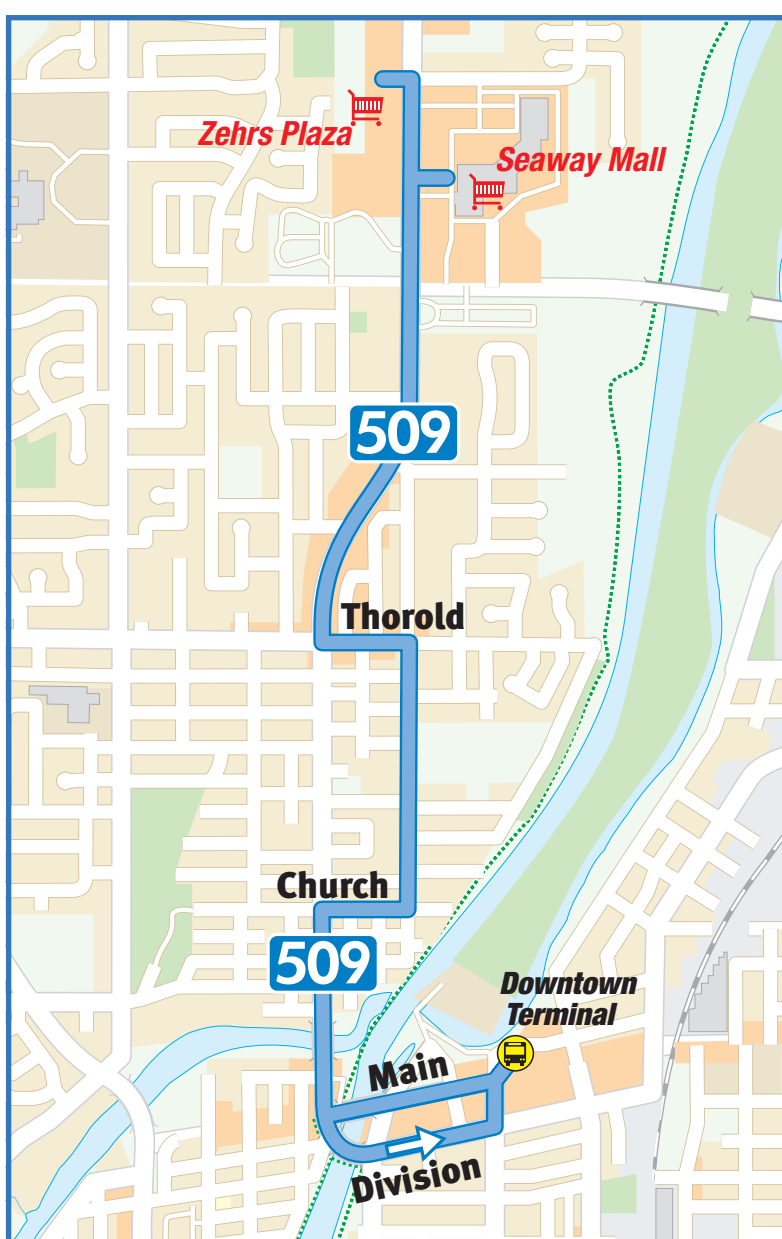

509		NIAGARA			
Time of Day	Downtown Terminal	Thorold Rd. & Niagara St.	Seaway Mall	Niagara St. & Thorold Rd.	Downtown Terminal
MAP	E-5	D-4	B-4	D-4	E-5
MONDAY TO FRIDAY					
AM	6:30	6:37	6:40	6:50	6:57
PM	and every 30 minutes until				
	6:00	6:07	6:10	6:20	6:27
	and every 60 minutes until				
	10:00	10:07	10:10	10:20	10:27
SATURDAY					
AM	7:00	7:07	7:10	7:20	7:27
	8:00	8:07	8:10	8:20	8:27
	9:00	9:07	9:10	9:20	9:27
	9:30	9:37	9:40	9:50	9:57
PM	and every 30 minutes until				
	6:00	6:07	6:10	6:20	6:27
	and every 60 minutes until				
	9:00	9:07	9:10	9:20	9:27
SUNDAY					
AM	10:00	10:07	10:10	10:20	10:27
PM	and every 60 minutes until				
	5:00	5:07	5:10	5:20	5:27