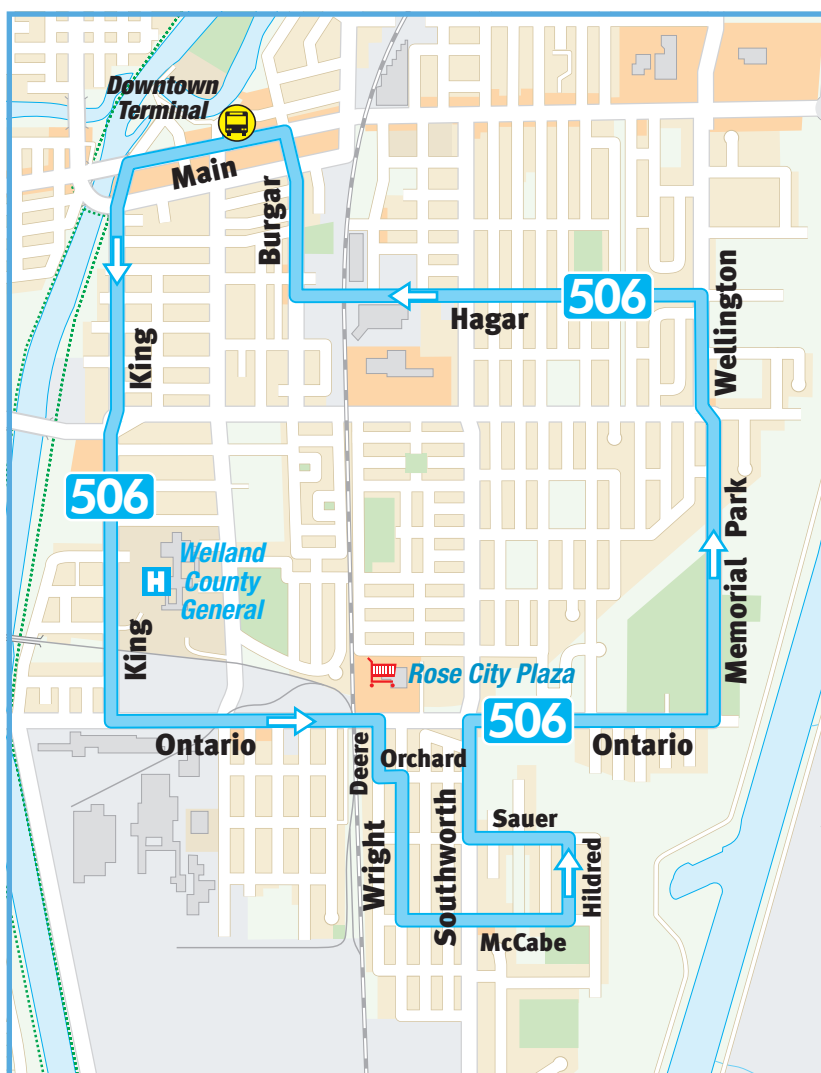

<b>506</b>		<b>ONTARIO RD</b>			
Time of Day	Downtown Terminal	Ontario Rd. & King St.	Ontario Rd. & Southworth St.	Hagar St. & Wellington St.	Downtown Terminal
MAP	E-5	G-4	G-5	F-6	E-5
<b>MONDAY TO FRIDAY</b>					
<b>AM</b>	6:30	6:37	6:45	6:50	6:57
<b>PM</b>	<b>and every 30 minutes until</b>				
	6:00	6:07	6:15	6:20	6:27
	<b>and every 60 minutes until</b>				
	10:00	10:07	10:15	10:20	10:27
<b>SATURDAY</b>					
<b>AM</b>	7:00	7:07	7:15	7:20	7:27
	8:00	8:07	8:15	8:20	8:27
	9:00	9:07	9:15	9:20	9:27
<b>PM</b>	<b>and every 30 minutes until</b>				
	6:00	6:07	6:15	6:20	6:27
	<b>and every 60 minutes until</b>				
	9:00	9:07	9:15	9:20	9:27
<b>SUNDAY</b>					
<b>AM</b>	10:00	10:07	10:15	10:20	10:27
<b>PM</b>	<b>and every 60 minutes until</b>				
	5:00	5:07	5:15	5:20	5:27

**Transit Information:**  
**905-735-1700 ext. 2291**  
[www.welland.ca](http://www.welland.ca)