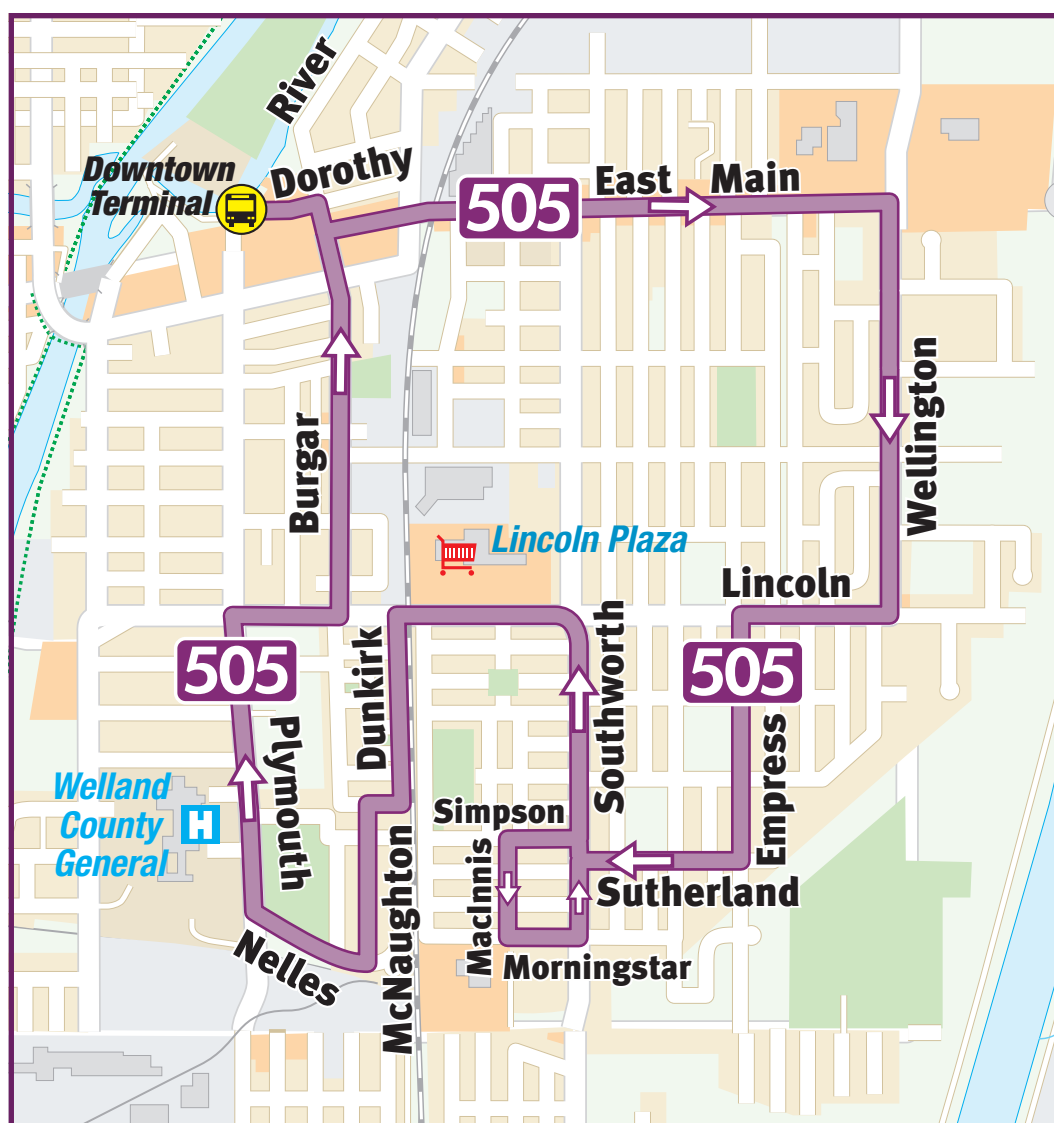

505		LINCOLN- WELLINGTON			
Time of Day	Downtown Terminal	E. Main St. & Wellington St.	Community Living	Lincoln Plaza	Downtown Terminal
MAP	E-5	E-6	G-6	F-5	E-5
MONDAY TO FRIDAY					
AM	6:30	6:38	6:42	6:47	6:57
PM	and every 30 minutes until				
	5:30	5:38	5:42	5:47	5:57
	and every 60 minutes until				
	10:30	10:38	10:42	10:47	10:57
SATURDAY					
AM	6:30	6:38	6:42	6:47	6:57
	and every 60 minutes until				
	9:30	9:38	9:42	9:47	9:57
	10:00	10:08	10:12	10:17	10:27
PM	and every 30 minutes until				
	5:30	5:38	5:42	5:47	5:57
	and every 60 minutes until				
	9:30	9:38	9:42	9:47	9:57
SUNDAY					
AM	10:30	10:38	10:42	10:47	10:57
PM	and every 60 minutes until				
	5:30	5:38	5:42	5:47	5:57

Transit Information:
905-735-1700 ext. 2291
www.welland.ca