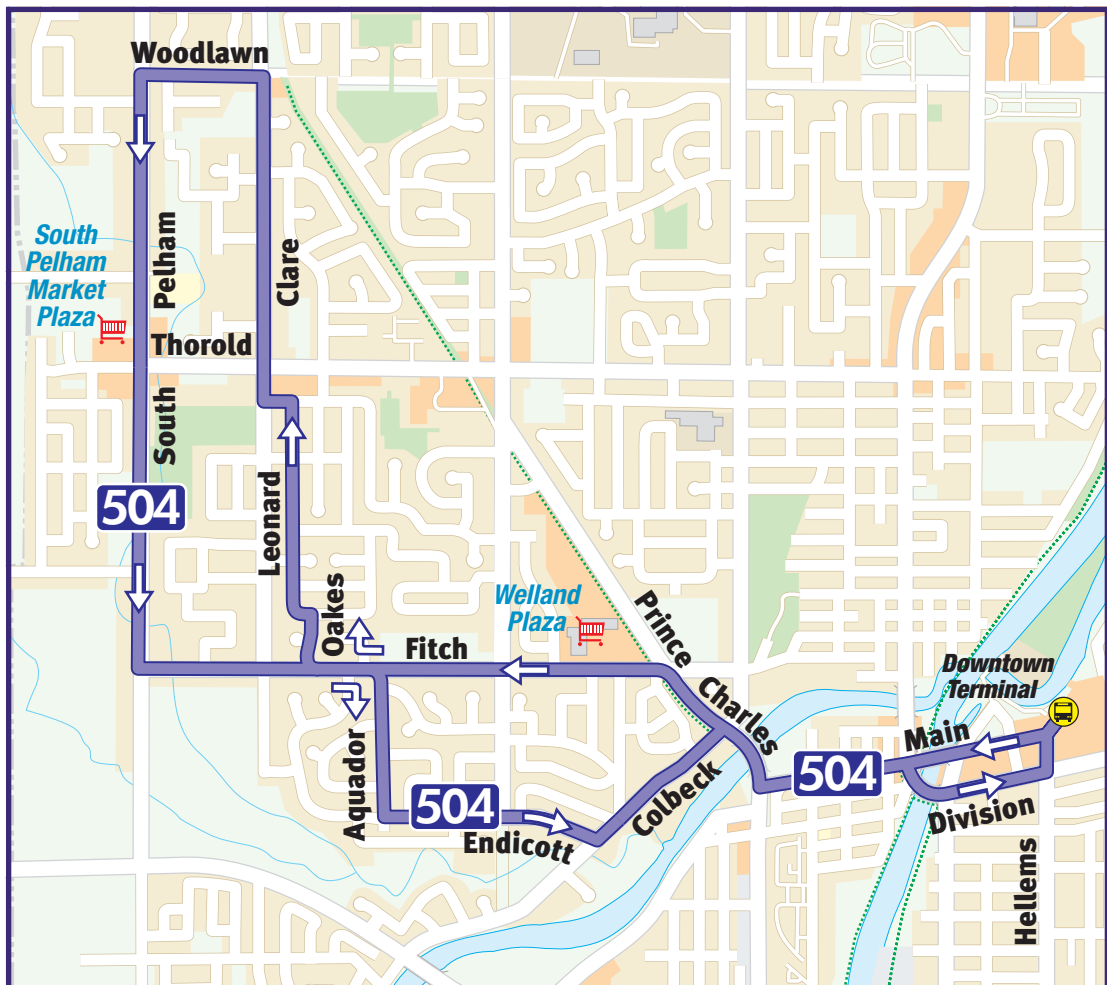

504		FITCH ST				
Time of Day	Downtown Terminal	Fitch St. & Oak St.	Woodlawn Rd. & South Pelham Rd.	Aquador Dr. & Endicott Terrace	Downtown Terminal	
MAP	E-5	F-3	H-2	G-4	E-5	
MONDAY TO FRIDAY						
AM	6:30	6:38	6:43	6:51	6:57	
PM	and every 30 minutes until					
	6:00	6:08	6:13	6:21	6:27	
	and every 60 minutes until					
	10:00	10:08	10:13	10:21	10:27	
SATURDAY						
AM	7:00	7:08	7:13	7:21	7:27	
PM	and every 60 minutes until					
	9:00	9:08	9:13	9:21	9:27	
SUNDAY						
AM	10:00	10:08	10:13	10:21	10:27	
PM	and every 60 minutes until					
	5:00	5:08	5:13	5:21	5:27	

Transit Information:
905-735-1700 ext. 2291
www.welland.ca