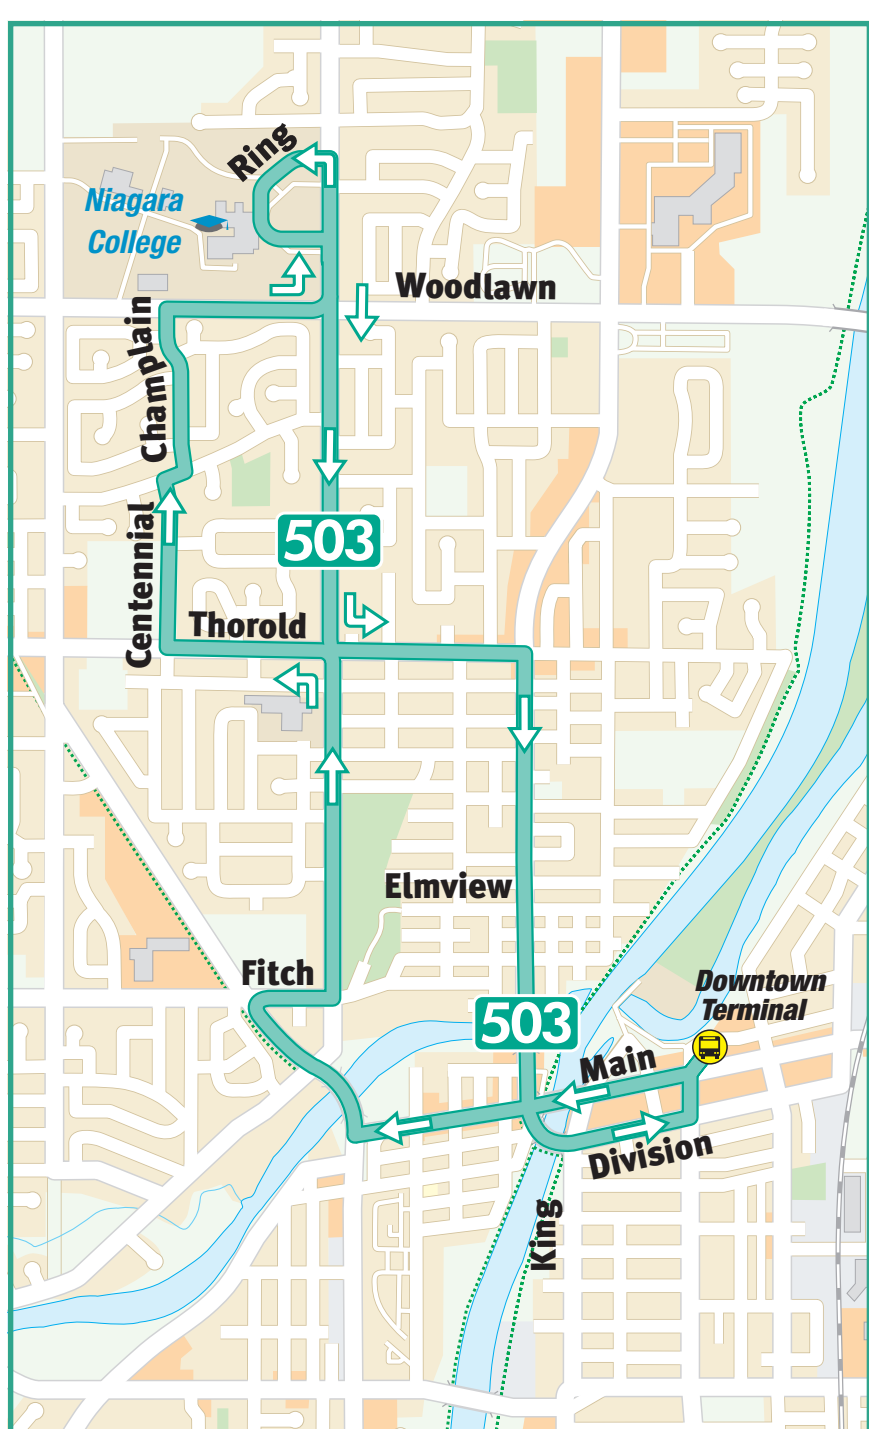

<b>503</b>		<b>FIRST AVE</b>				
Time of Day	Downtown Terminal	Fitch St. & First Ave.	First Ave. & Norway Ave.	Niagara College	Niagara St. & Elmview St.	Downtown Terminal
MAP	E-5	E-3	D-3	B-3	D-4	E-5
<b>MONDAY TO FRIDAY</b>						
<b>AM</b>	6:30	6:35	6:38	6:45	6:52	6:57
<b>PM</b>	<b>and every 30 minutes until</b>					
	6:00	6:05	6:08	6:15	6:22	6:27
	<b>and every 60 minutes until</b>					
	10:00	10:05	10:08	10:15	10:22	10:27
<b>SATURDAY</b>						
<b>AM</b>	7:00	7:05	7:08	7:15	7:22	7:27
<b>PM</b>	<b>and every 60 minutes until</b>					
	9:00	9:05	9:08	9:15	9:22	9:27
<b>SUNDAY</b>						
<b>AM</b>	10:00	10:05	10:08	10:15	10:22	10:27
<b>PM</b>	<b>and every 60 minutes until</b>					
	5:00	5:05	5:08	5:15	5:22	5:27

**Transit Information:**  
**905-735-1700 ext. 2291**  
**[www.welland.ca](http://www.welland.ca)**