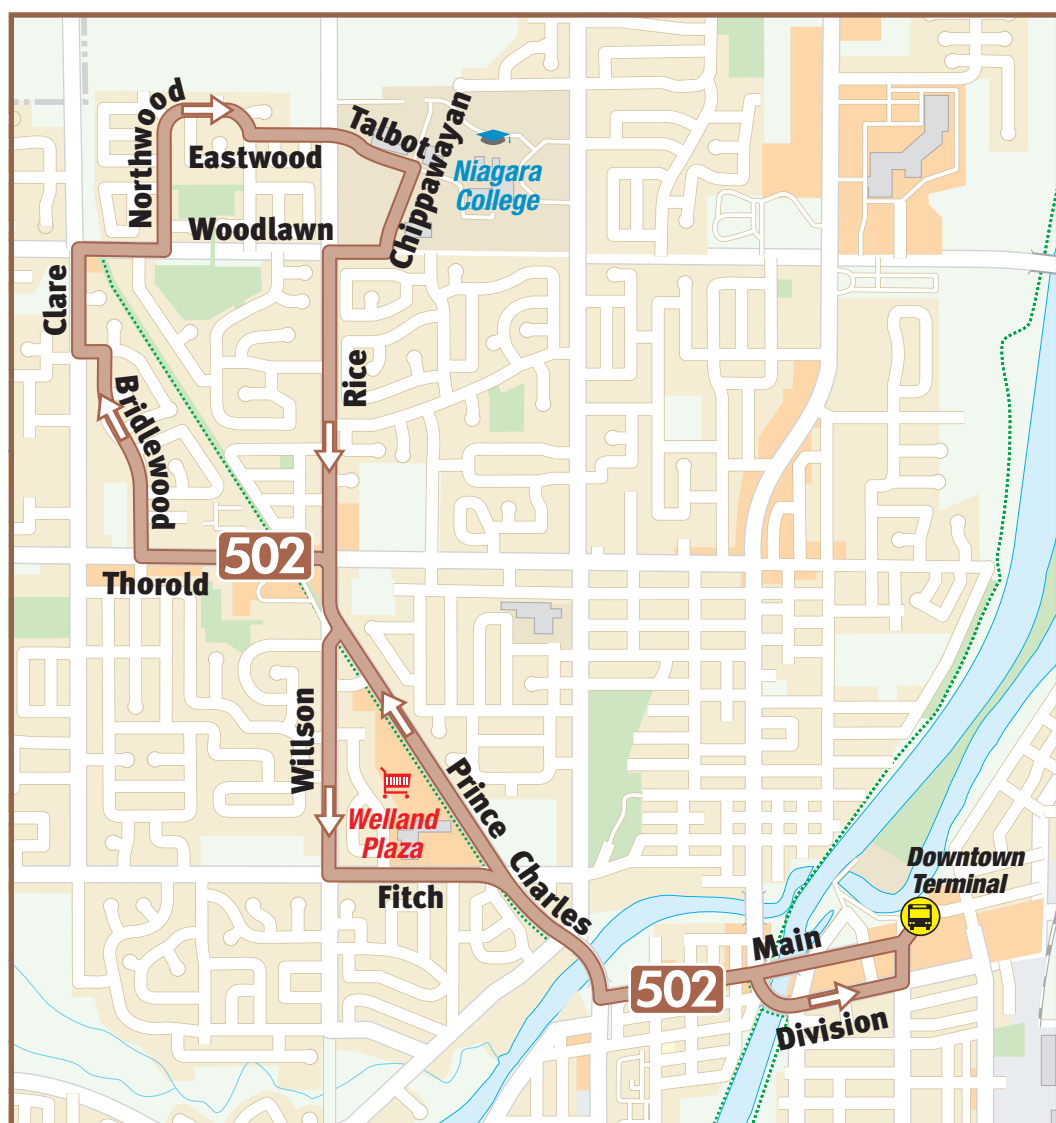

502		RICE ROAD			
Time of Day	Downtown Terminal	Thorold Rd. & Bridlewood Dr.	Chippewyan & Niagara College	Prince Charles Dr. & Wilson Rd.	Downtown Terminal
MAP	E-5	D-2	C-2	D-3	E-5
MONDAY TO FRIDAY					
AM	6:30	6:37	6:43	6:50	6:57
PM	and every 30 minutes until				
	5:30	5:37	5:43	5:50	5:57
	and every 60 minutes until				
	10:30	10:37	10:43	10:50	10:57
SATURDAY					
AM	6:30	6:37	6:43	6:50	6:57
PM	and every 60 minutes until				
	9:30	9:37	9:43	9:50	9:57
SUNDAY					
AM	10:30	10:37	10:43	10:50	10:57
PM	and every 60 minutes until				
	5:30	5:37	5:43	5:50	5:57

Transit Information:
905-735-1700 ext. 2291
www.welland.ca