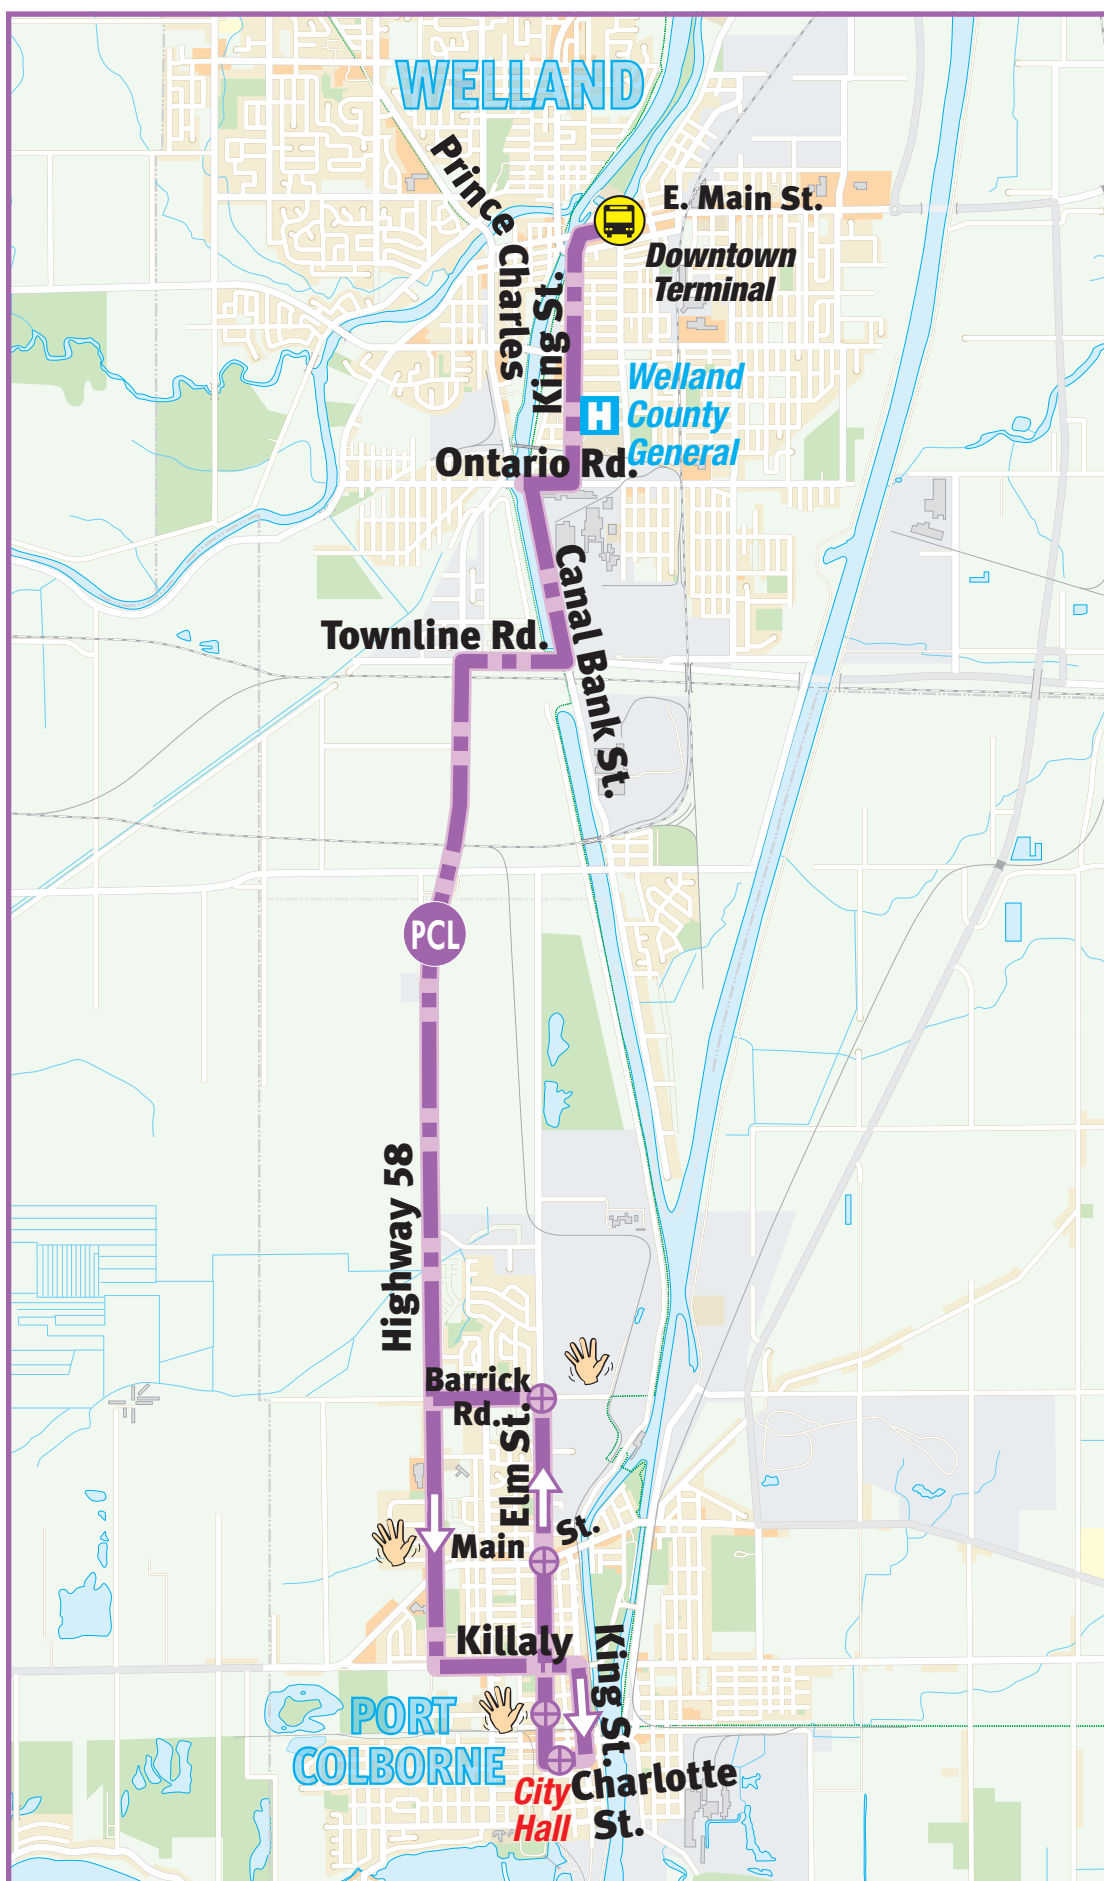

## 25 PORT COLBORNE LINK

👋 Flag Stop Bus Route 👋

Time of Day	Port Colborne City Hall (Depart)	Welland DT Terminal (Arrive)	Welland DT Terminal (Depart)	Port Colborne City Hall (Arrive)
<b>MONDAY - SATURDAY</b>				
<b>AM</b>	6:30	7:00	7:00	7:30
	7:30	8:00	8:00	8:30
	8:30	9:00	9:00	9:30
	9:30	10:00	-	-
<b>PM</b>	12:30	1:00	1:00	1:30
	1:30	2:00	2:00	2:30
	2:30	3:00	-	-
	-	-	4:30	5:00
	5:00	5:30	5:30	6:00
	6:00	6:30	6:30	7:00
	7:00	7:30	7:30	8:00*

\*Travels to Canal Bank & Ontario Rd. then out of service.

### Flag Stop for Port Colborne only

You can board the bus by waving to the driver as the bus approaches. Look for the waving hand symbol on the maps, which highlights areas where Flag Stop is in effect.