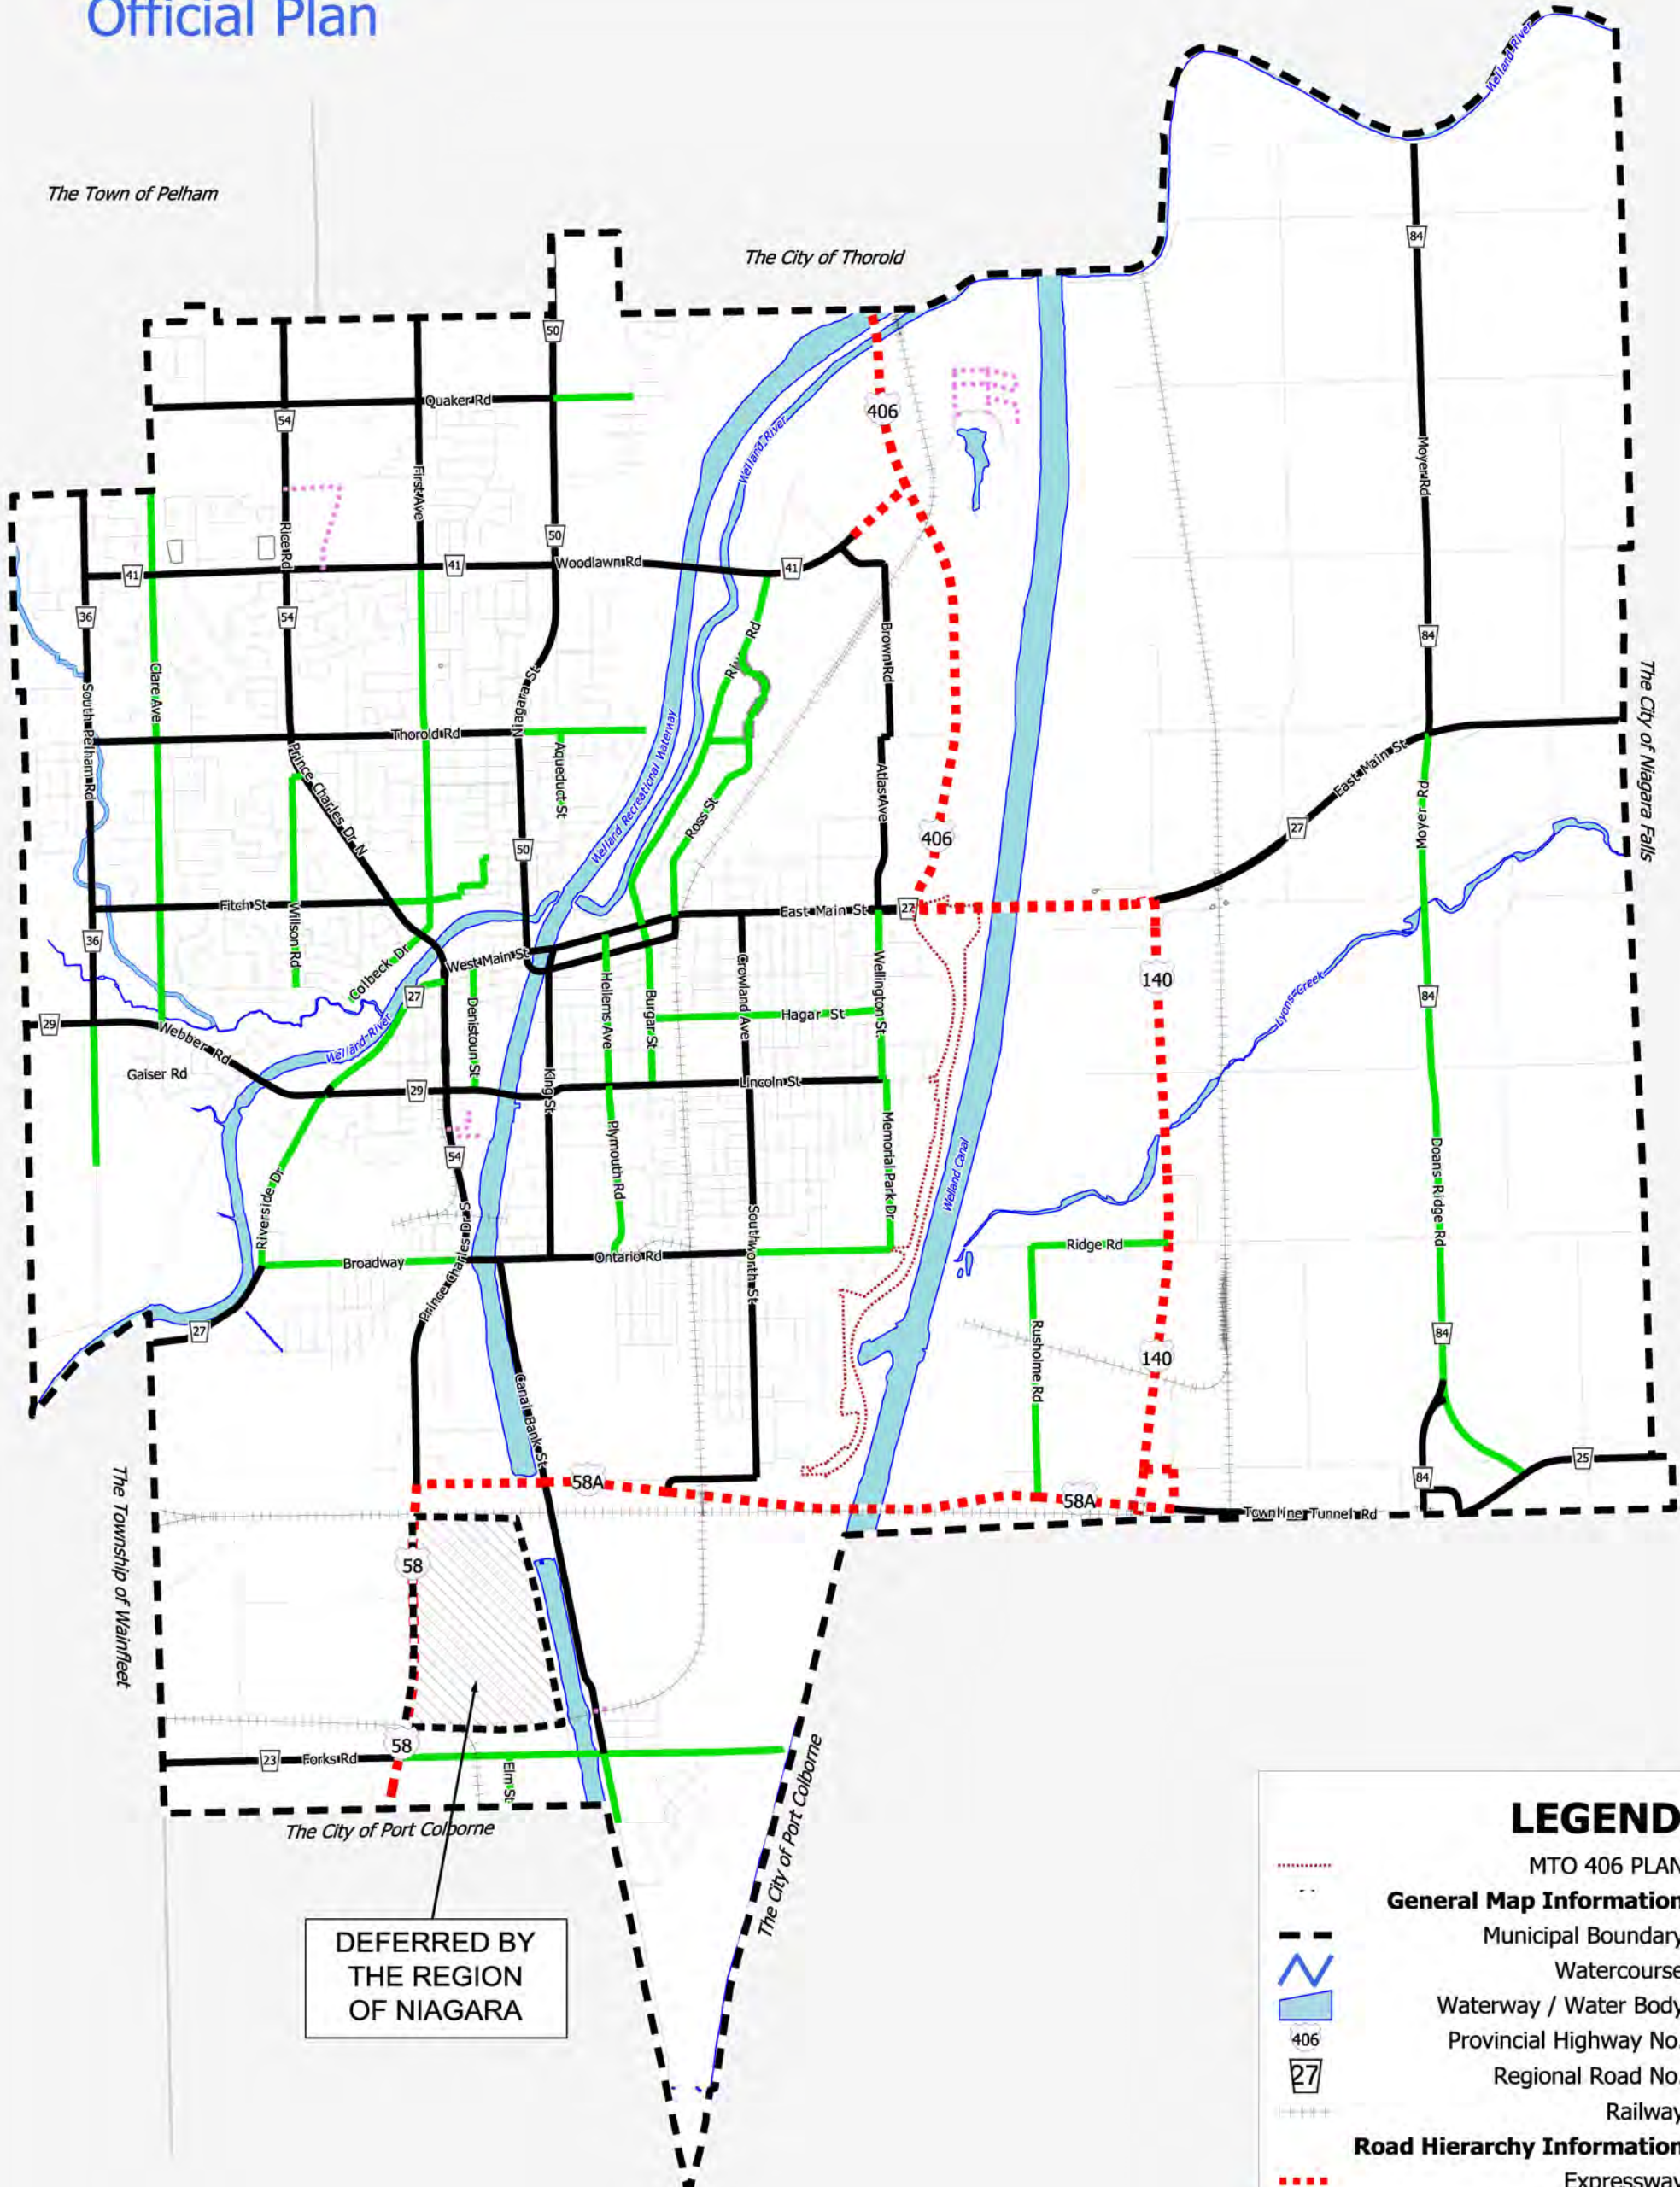

# City of Welland Official Plan

DEFERRED BY THE REGION OF NIAGARA

### LEGEND

**MT0 406 PLAN**

**General Map Information**

- Municipal Boundary
- Watercourse
- Waterway / Water Body
- Provincial Highway No.
- Regional Road No.
- Railway

**Road Hierarchy Information**

- Expressway
- Arterial
- Collector
- Local
- Private

**Schedule E**  
City of Welland Official Plan  
**Schedule E: Road Hierarchy**

Infrastructure and Development Services  
Planning Division

FILE: Z:\MAPPING\GIS\Official Plan\Final\_OP.map  
May 4, 2010  
Revised: July 15, 2020