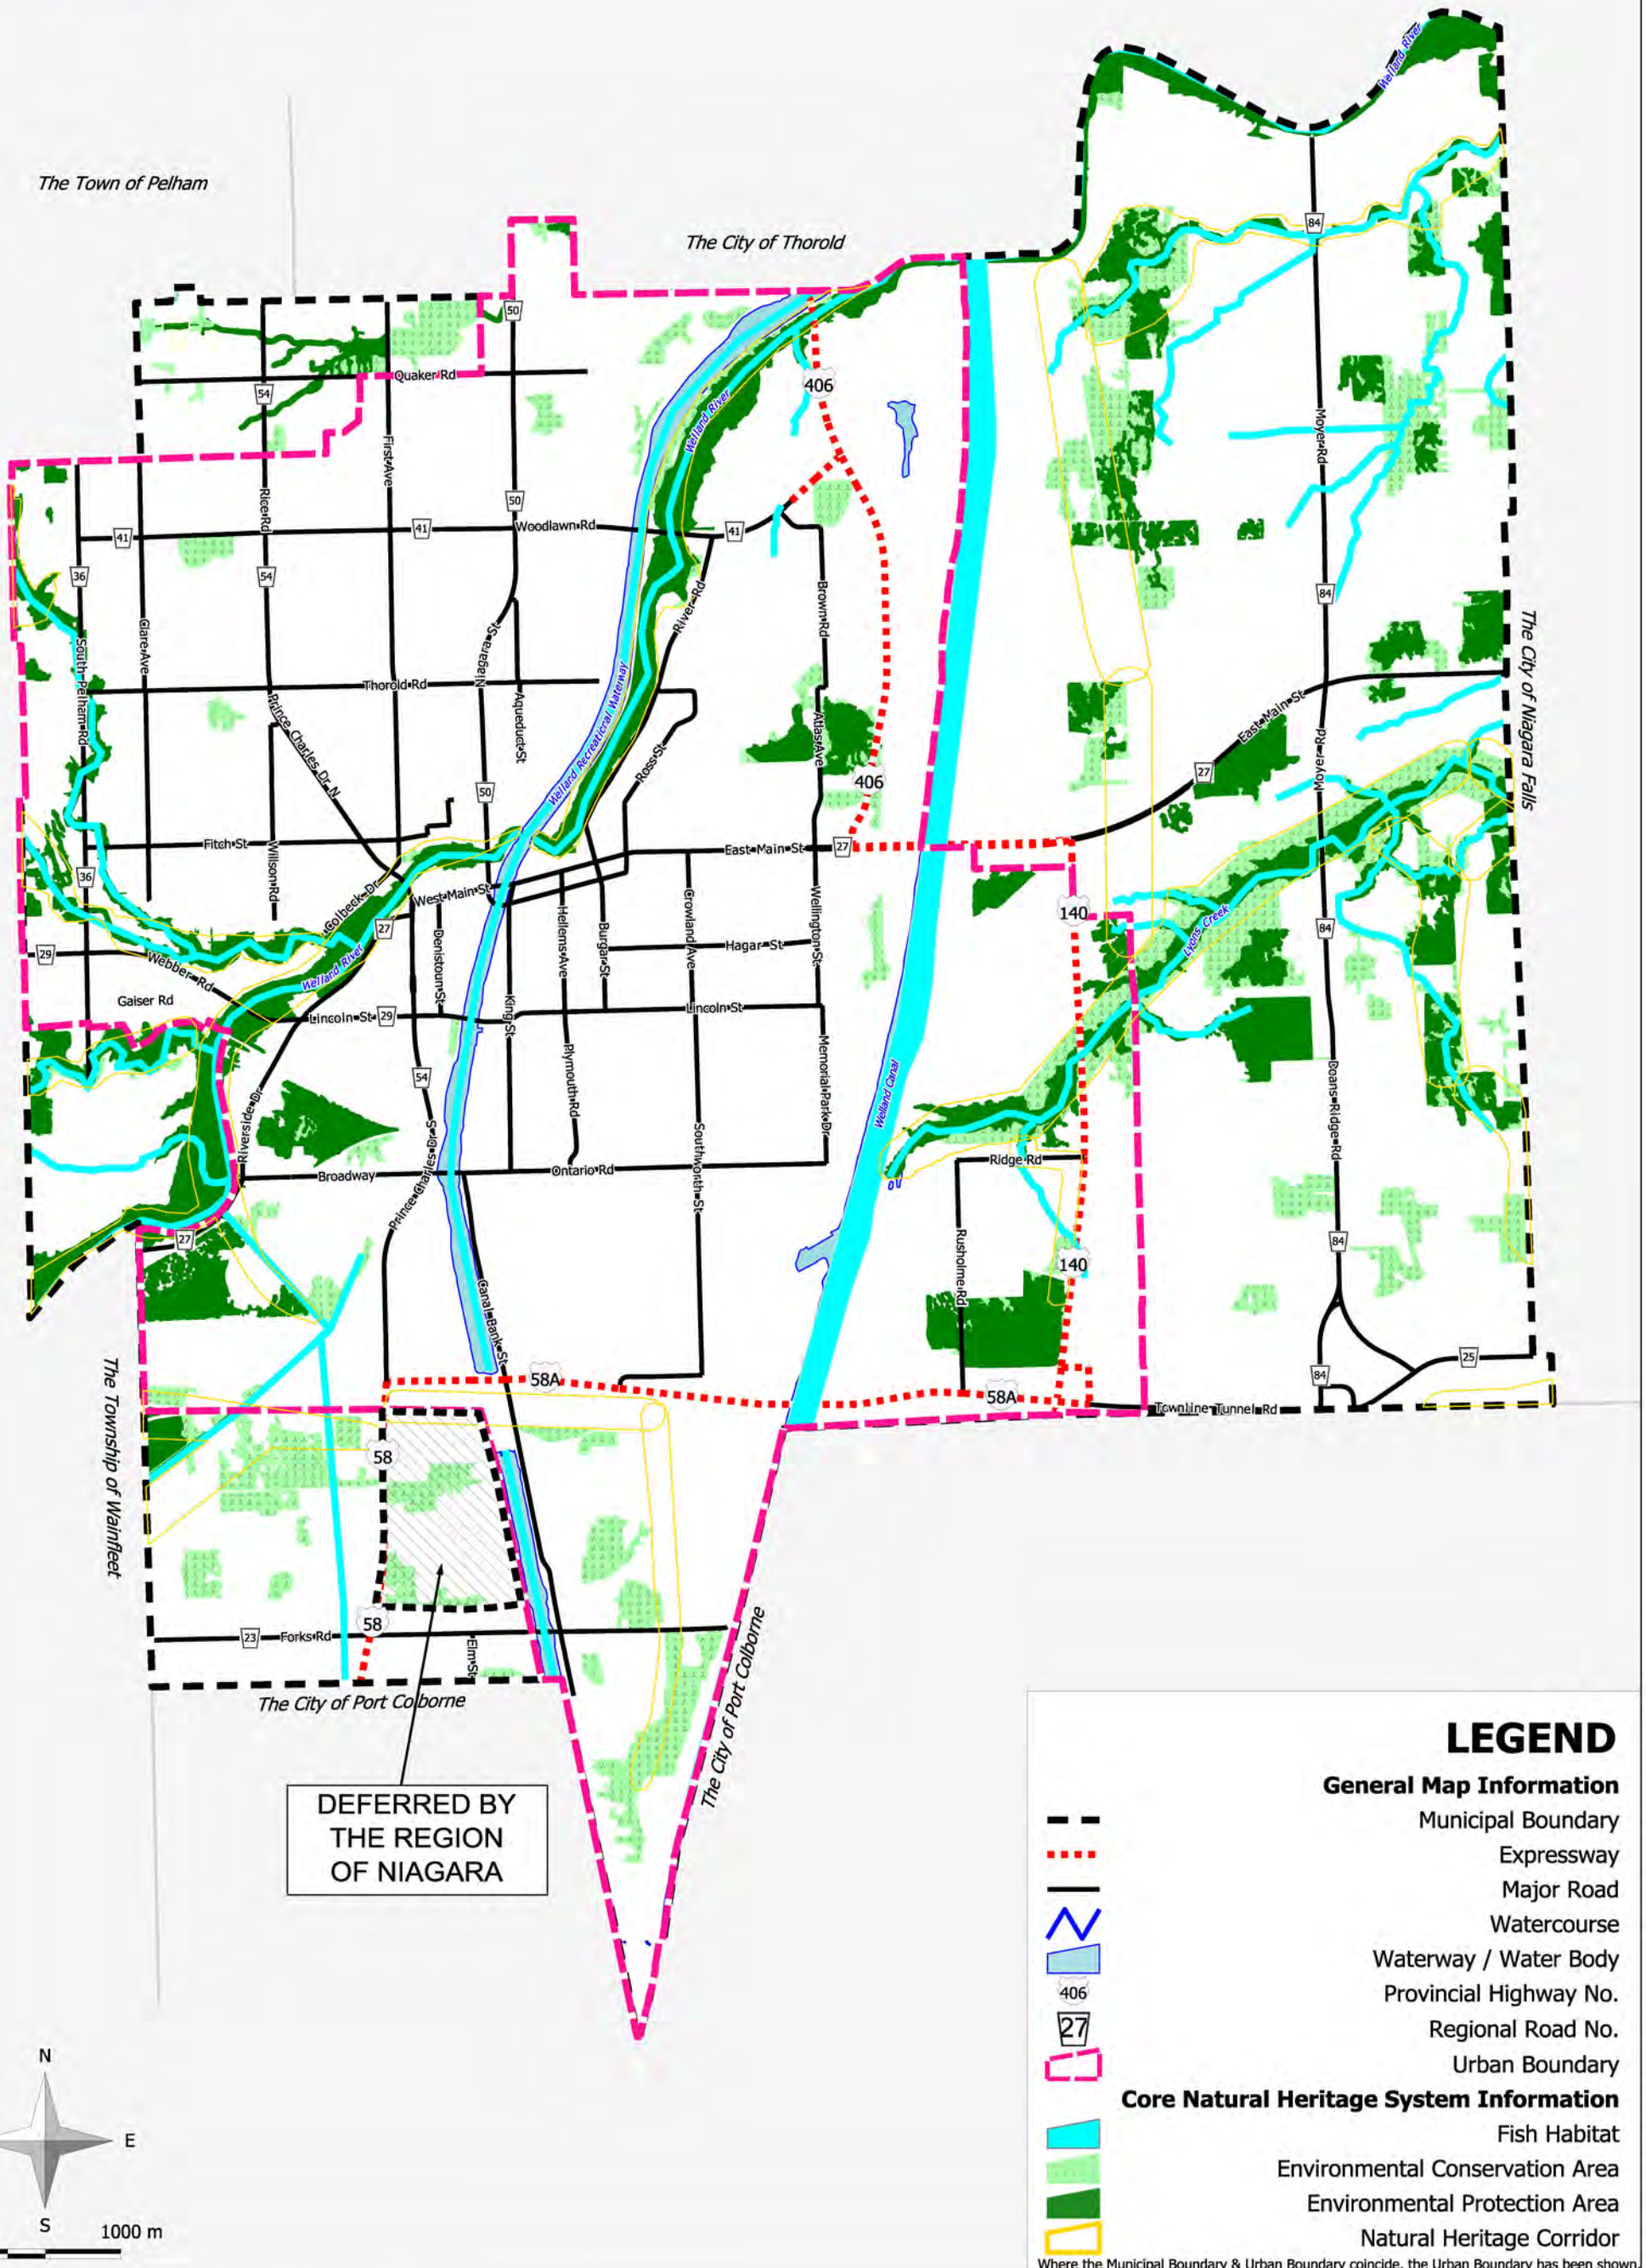

City of Welland Official Plan

Schedule C

City of Welland Official Plan

Schedule C: Core Natural Heritage System

*Infrastructure and
Development Services*
Planning Division

FILE: Z:\MAPPING\GIS\Official Plan\Final_OP.map
May 4, 2010
Revised: July 15, 2020