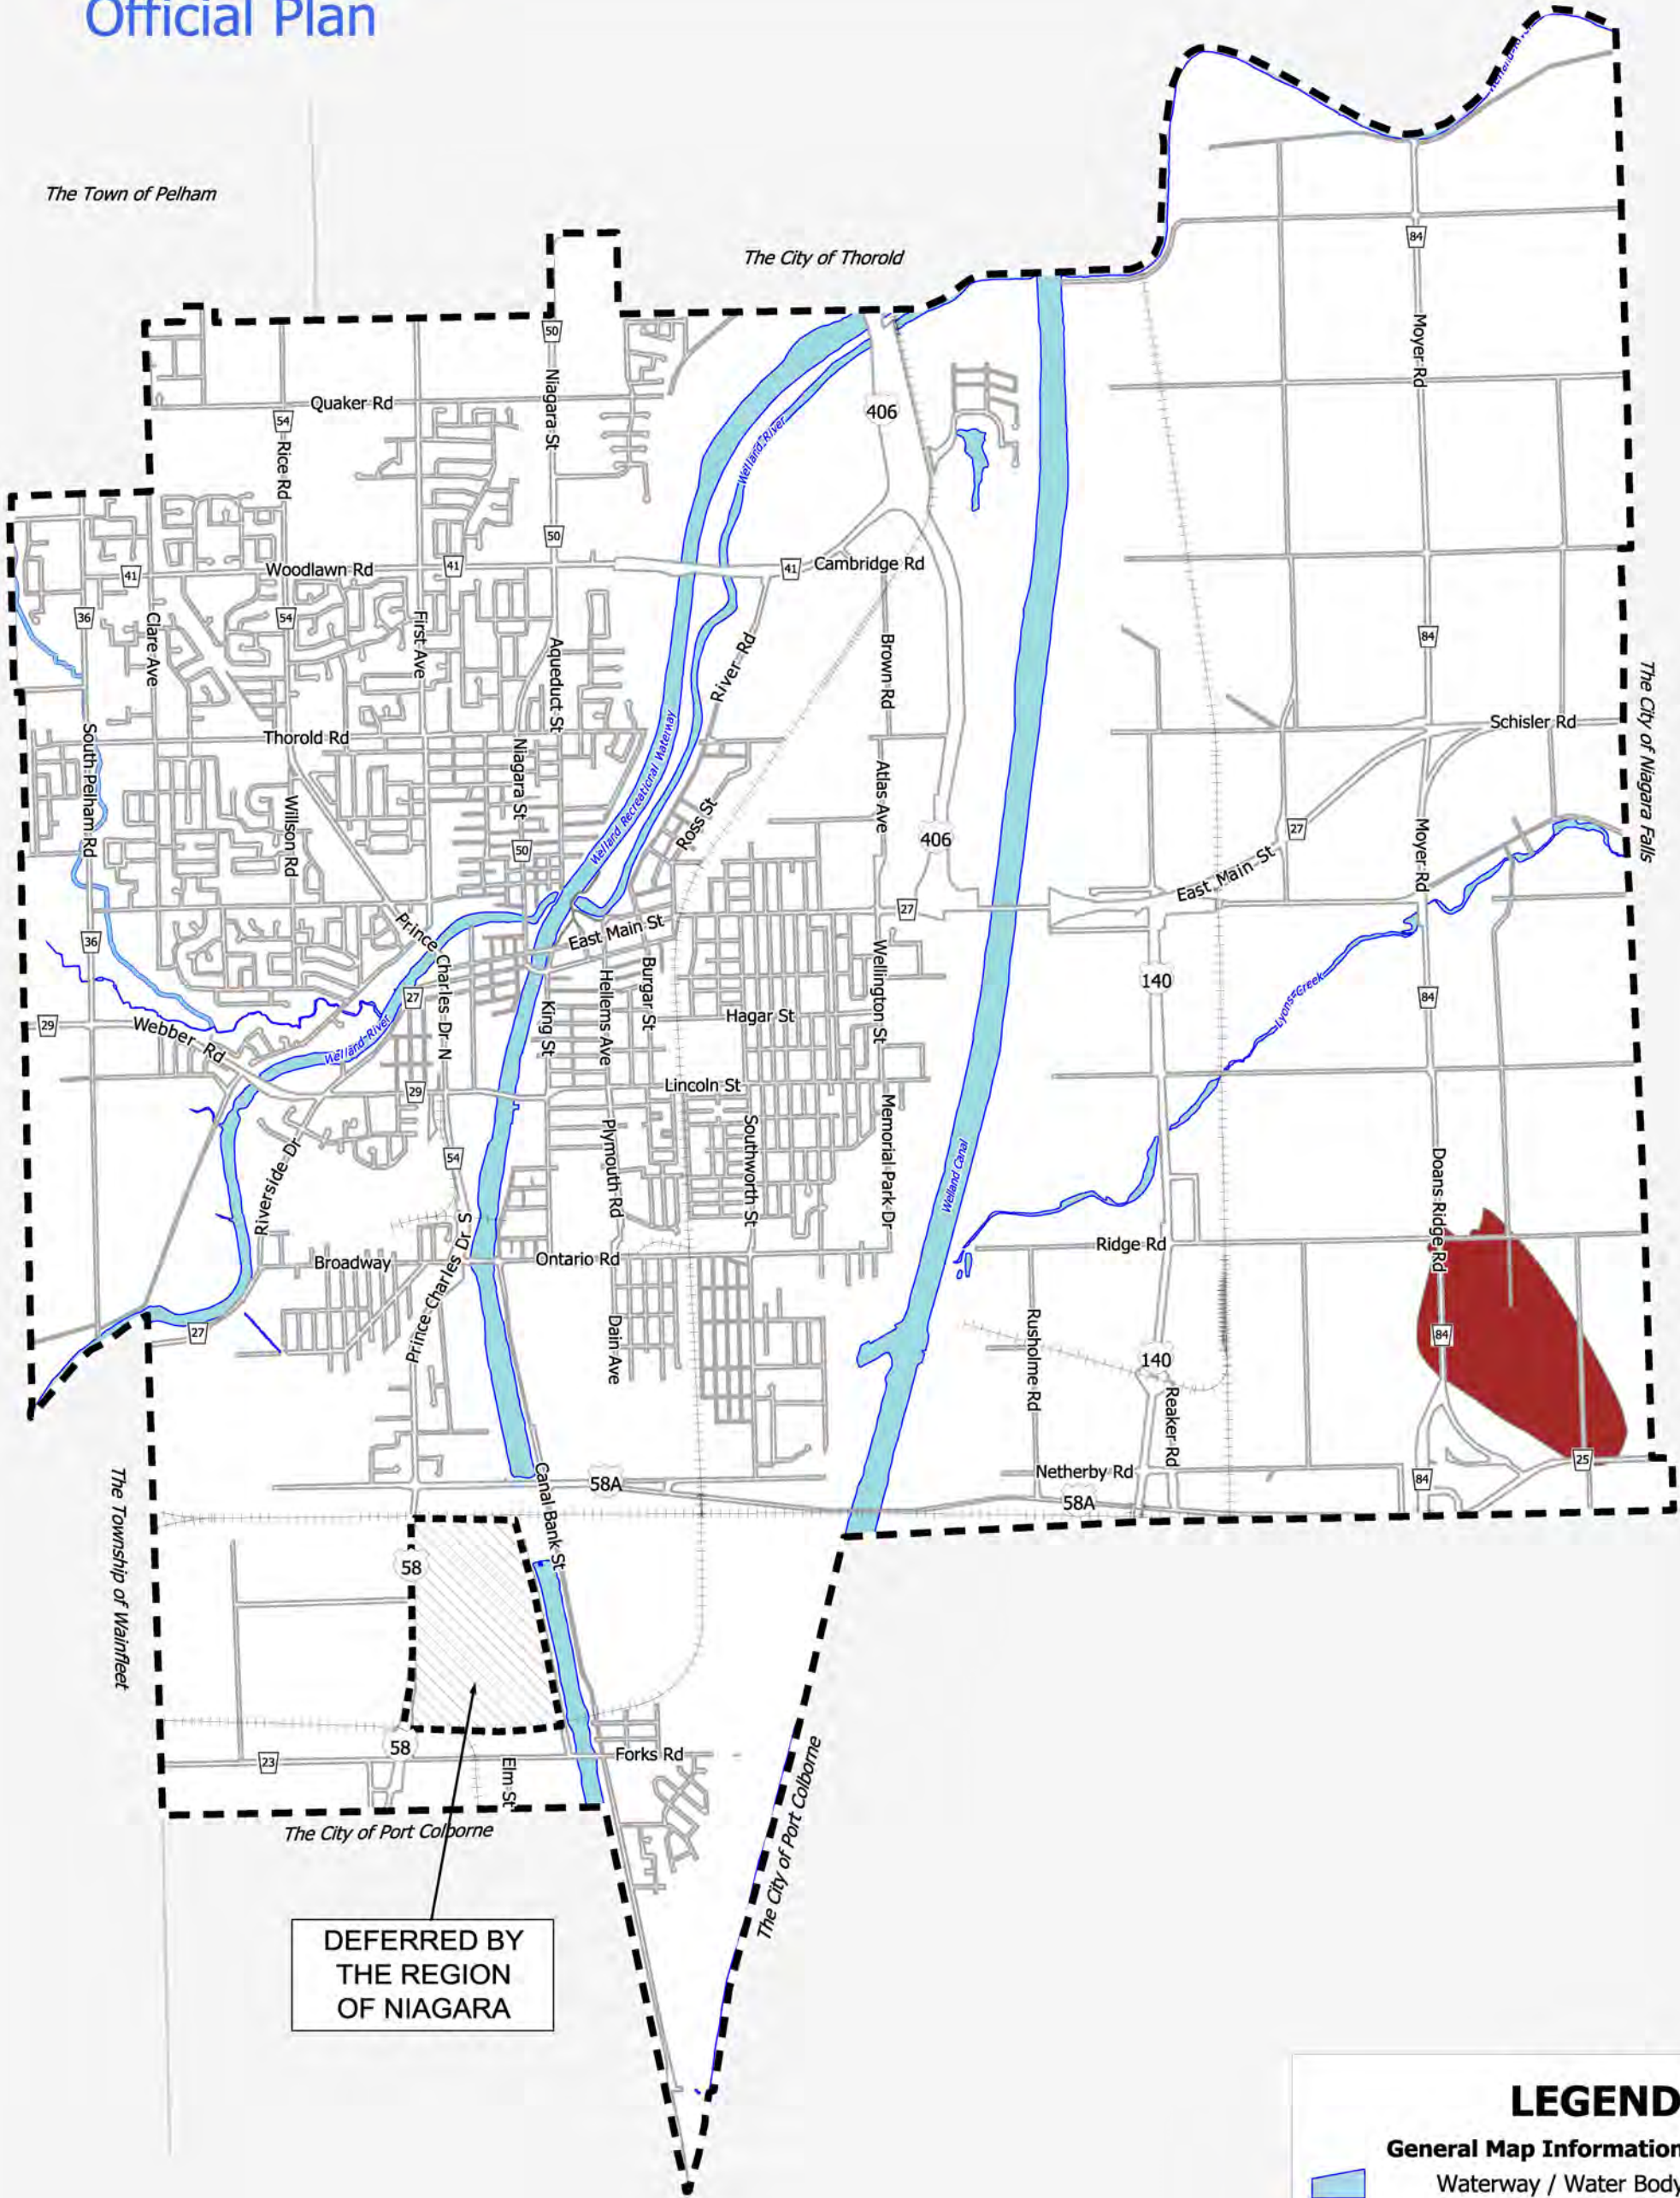

City of Welland Official Plan

DEFERRED BY
THE REGION
OF NIAGARA

LEGEND

General Map Information

-  Waterway / Water Body
-  Road
-  Railway

Mineral Aggregate Area

-  Mineral Aggregate Area

City of Welland Official Plan

Appendix I

Map 3: Mineral Aggregate Resource Area

Infrastructure and
Development Services
Planning Division

FILE: Z:\MAPPING\GIS\Official Plan\Final_OP.map
May 4, 2010
Revised: July 15, 2020