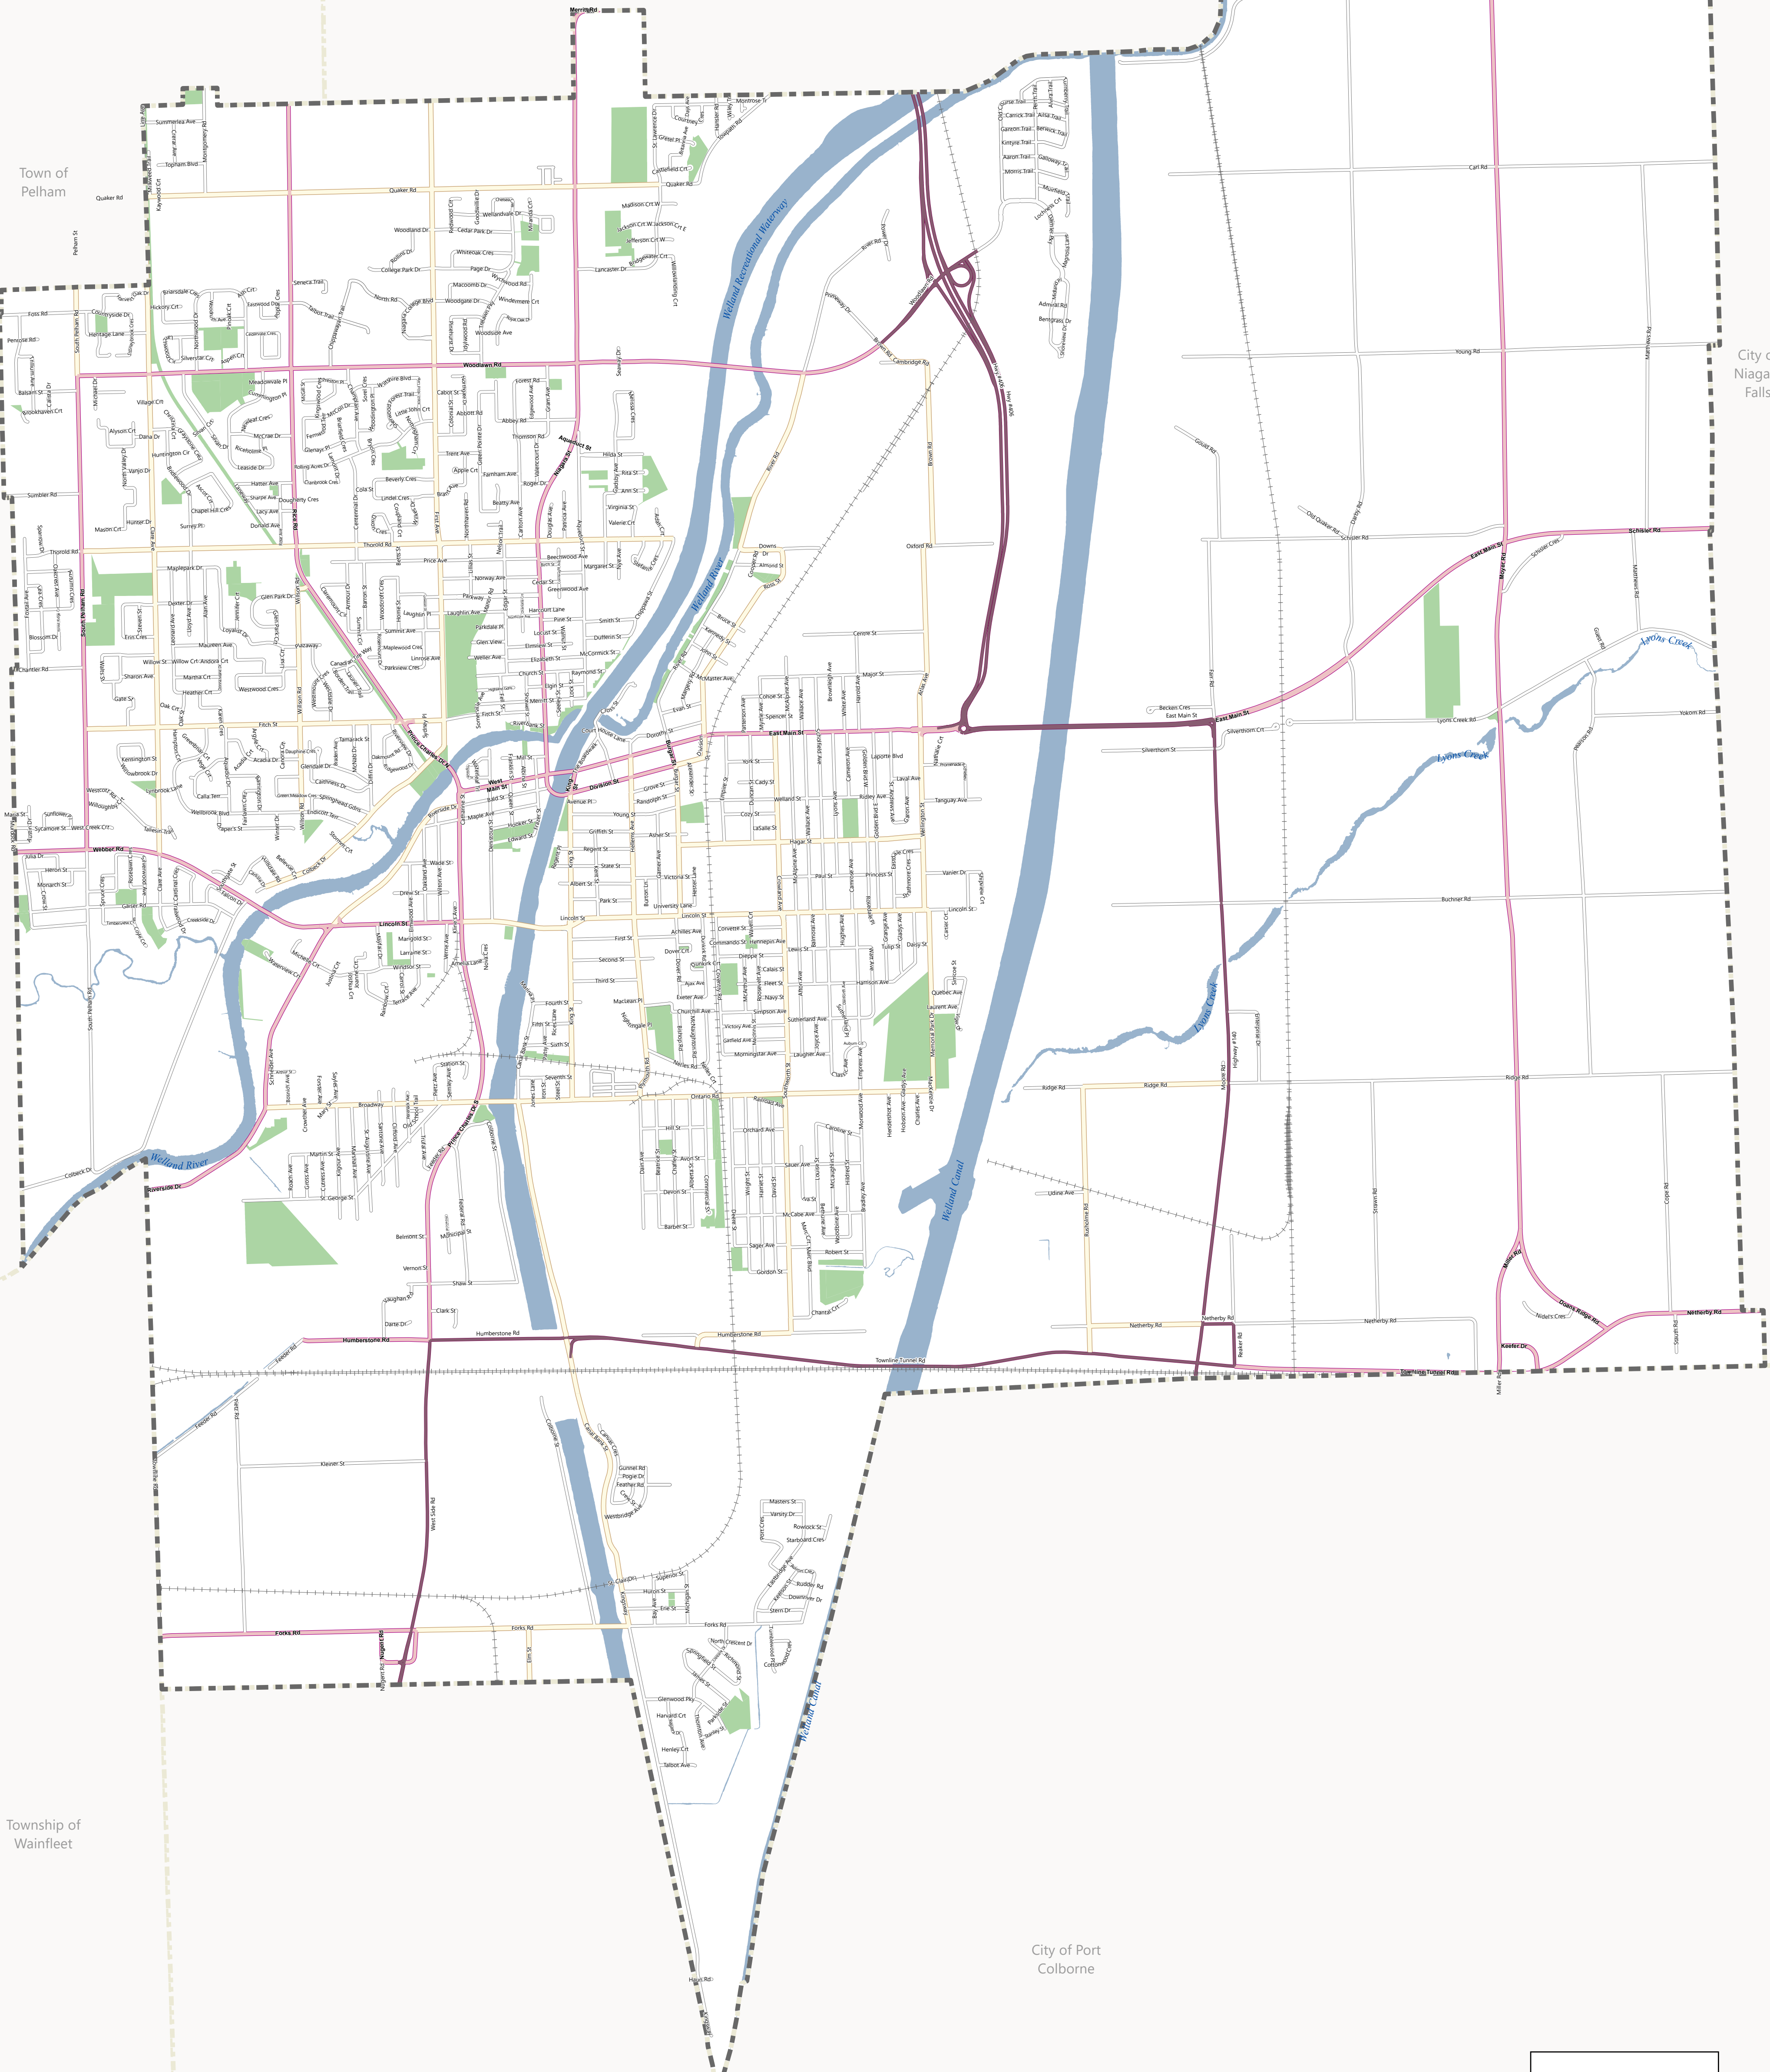

City of
Thorold

Town of
Pelham

City of
Niagara
Falls

Township of
Wainfleet

City of Port
Colborne

0 0.5 1 2
Kilometres

Legend

- --- Municipal Boundary
- --- Municipalities
- Water
- Parks
- Rail Lines

Roads

Road Class

- Local
- Arterial/Collector
- MTO
- Niagara Region
- Other