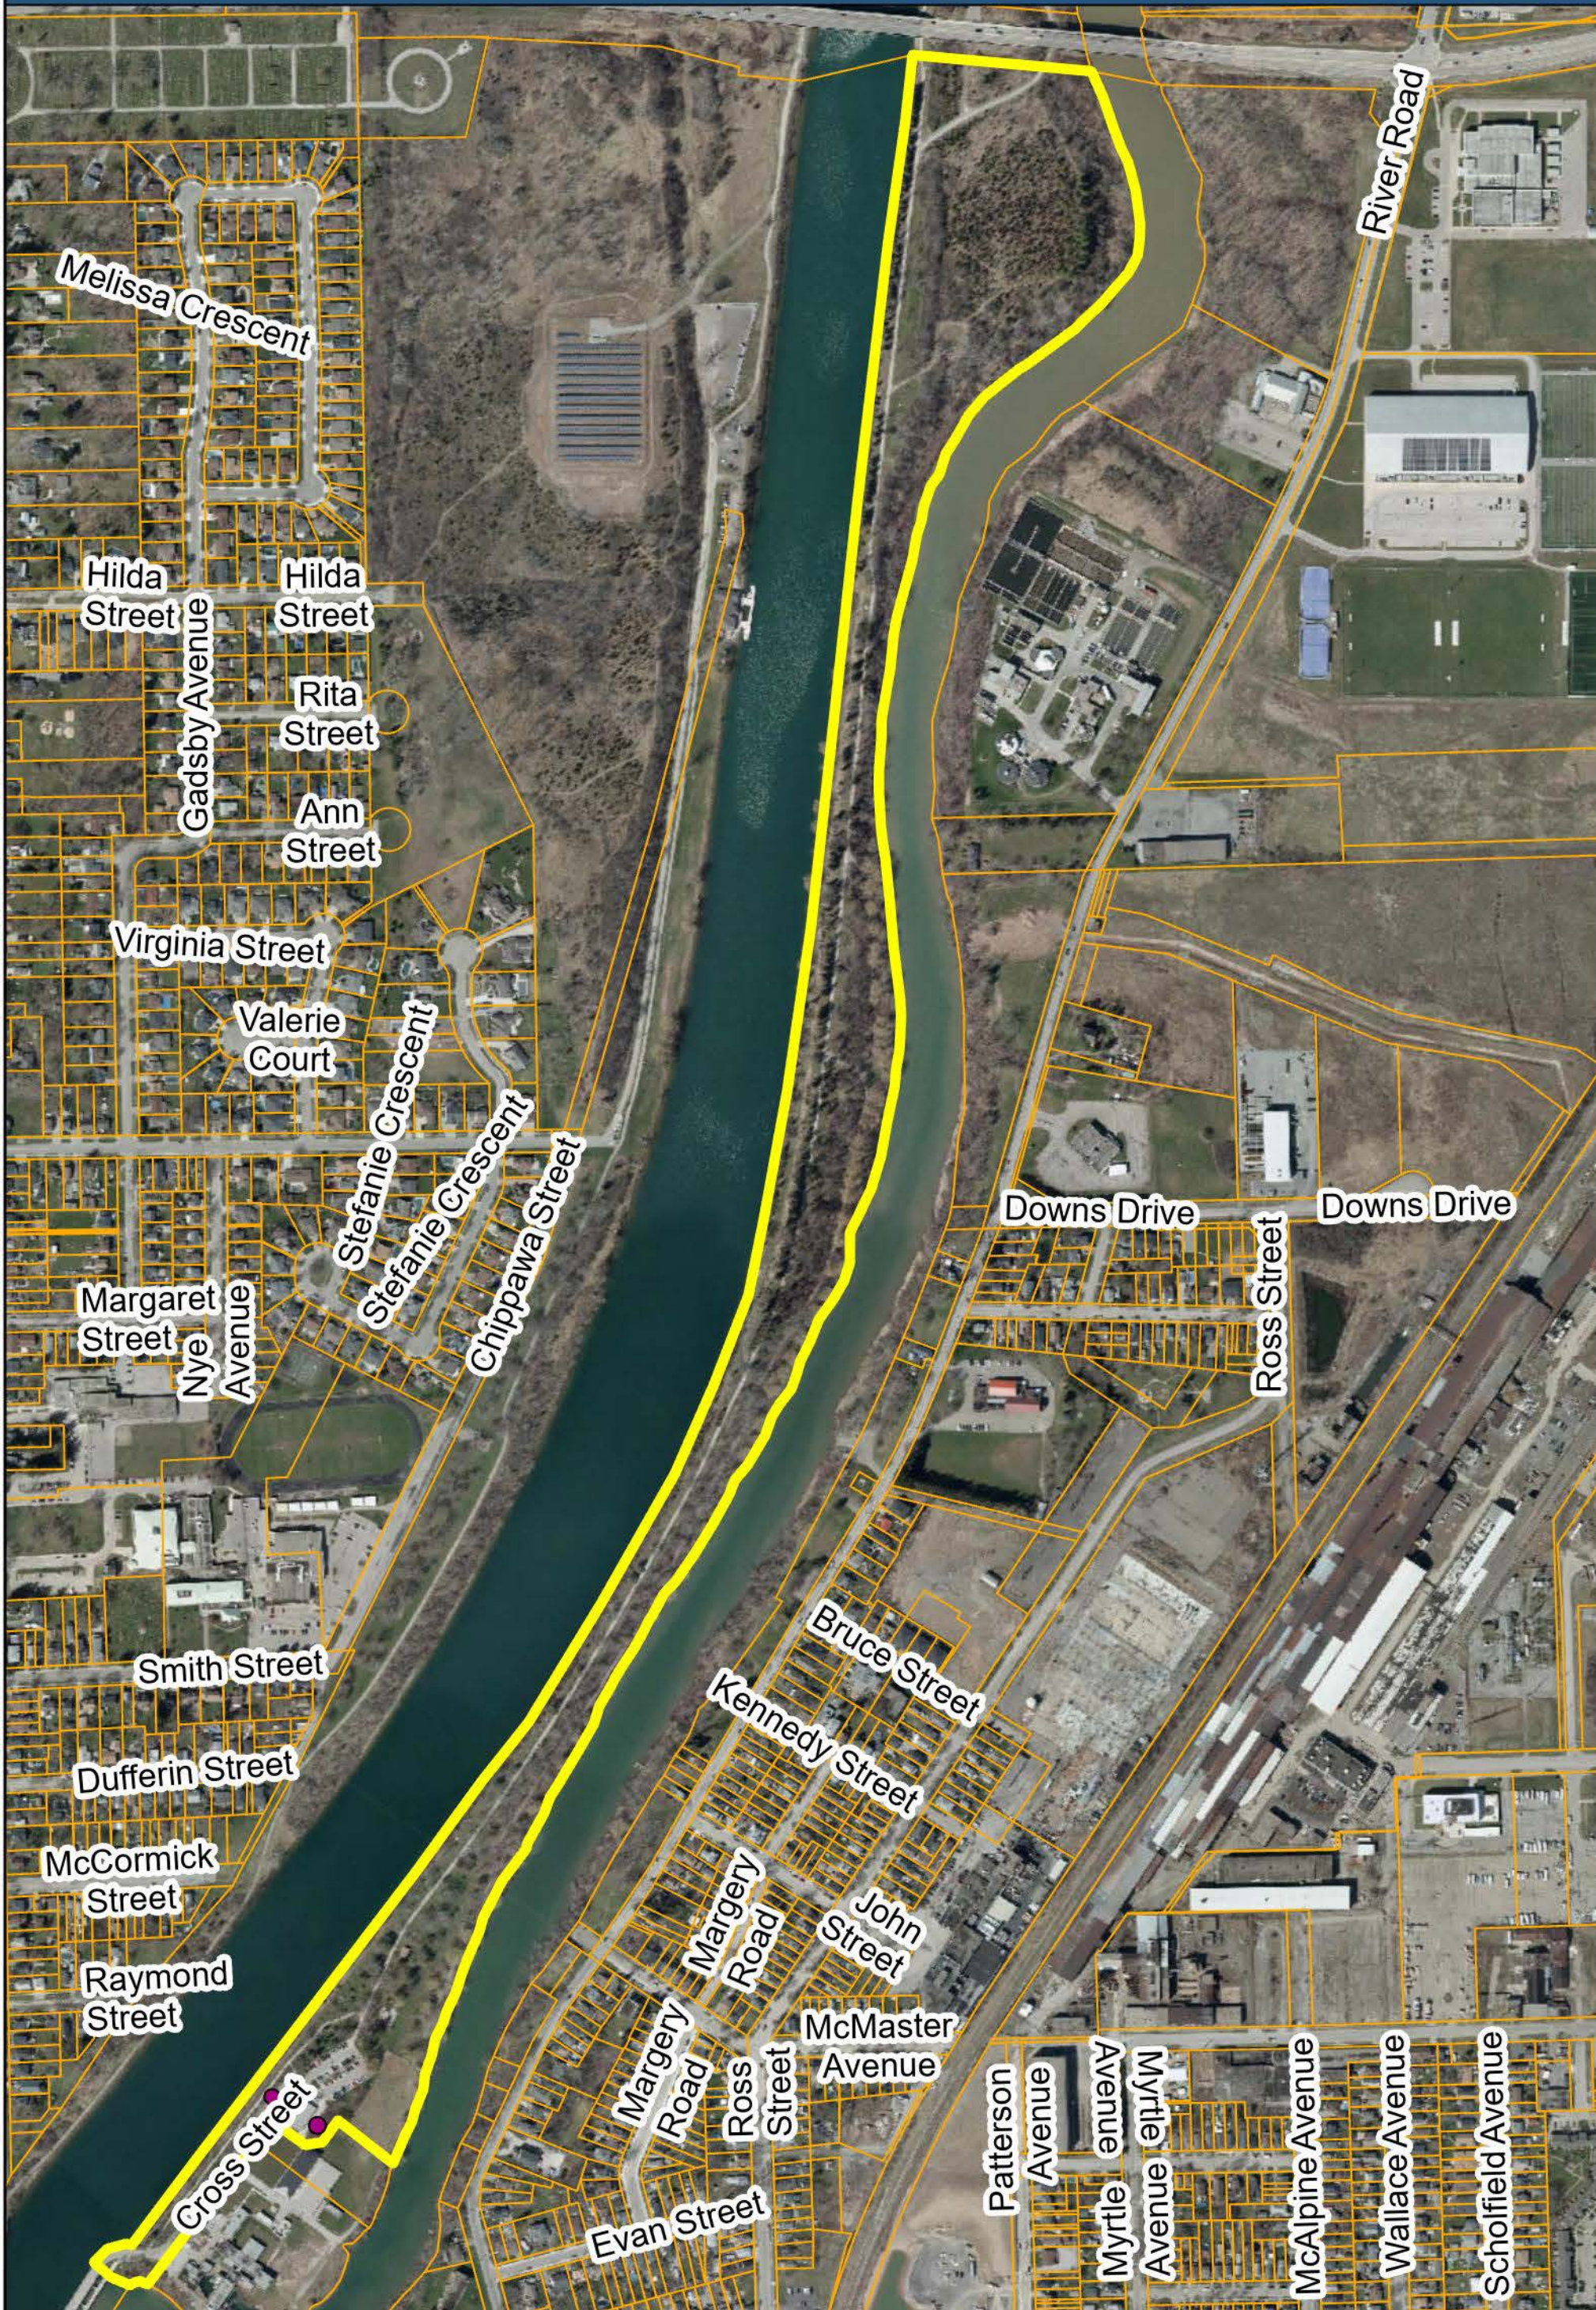

COMMUNITY CLEAN-UP EVENT / MERRITT ISLAND

Legend

-  Subject Lands
-  Garbage Drop-off Location